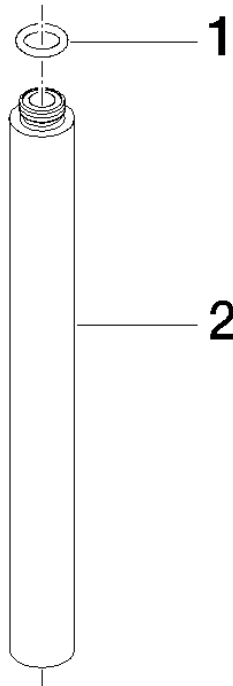

## Extension for shower with fixed riser 200 mm - Chrome

IMO

12 120 970

	Chrome	12 120 970-00
	Brushed Light Gold	12 120 970-27

Fits: IMO, LULU, MADISON, MEM, TARA,  
CL.1, LISSÉ, VAIA, META, CYO

## Extension for shower with fixed riser 200 mm - Chrome

---

IMO

12 120 970

12 120 970

mm [inches]

12 120 970

Parts for other finishes can be found here: [Brushed Light Gold](#)

Spare parts list

No.	Item Number	Name	Quantity used	Delivery time
1	90 14 10 011 00 90	seal	1	2
2	09 24 04 180-00	extension	1	60