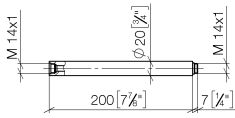

## Extension for shower with fixed riser 200 mm - Chrome

---

IMO

12 120 970

12 120 970

mm [inches]

12 120 970

Parts for other finishes can be found here: [Brushed Light Gold](#)

Spare parts list

No.	Item Number	Name	Quantity used	Delivery time
1	90 14 10 011 00 90	seal	1	2
2	09 24 04 180-00	extension	1	60